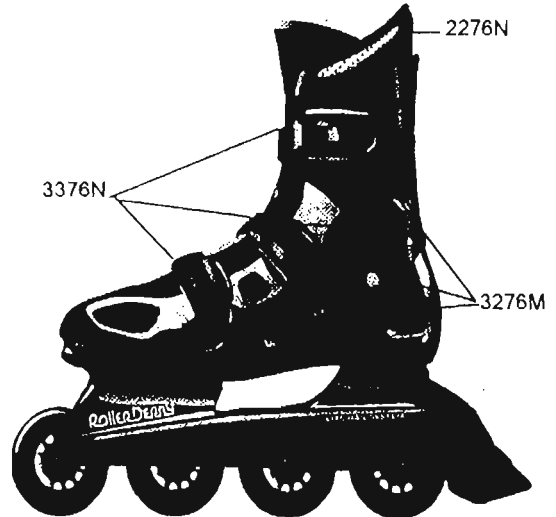

ROLLER DERRY

I 276N

BX4000

Part #	Description	Cost	Part #	Description	Cost
60801	BEVO abec1 bearings (16)		911	Female Axle Screw 34mm	
R7682CB	76mm wheels (set of 4)		912	Female Axle Screw 41mm	
904	Bearing Alignment Insert		913	Male Axle Screw	
906	Female brake pad screw		925BK	Heel brake support - black	
906S	Female stop bracket screw		3276M	Strap / Lever (black only)	
907	Male brake / bracket screw		3376N	Clip (only black available)	
908G	Brake pad - grey		2276N	Liners pr. (specify shoe sz)	
909	Bearing spacer				