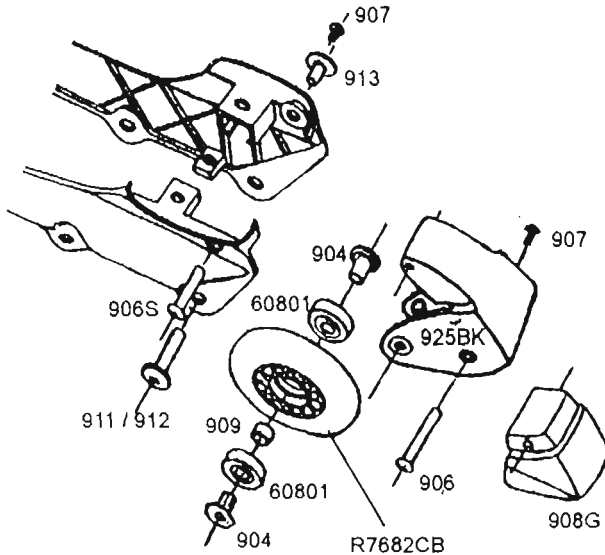

ROLLER DERRY

I 276N

BX4000

Part #	Description	Cost	Part #	Description	Cost
60801	BEVO abec1 bearings (16)		911	Female Axle Screw 34mm	
R7682CB	76mm wheels (set of 4)		912	Female Axle Screw 41mm	
904	Bearing Alignment Insert		913	Male Axle Screw	
906	Female brake pad screw		925BK	Heel brake support - black	
906S	Female stop bracket screw		3276M	Strap / Lever (black only)	
907	Male brake / bracket screw		3376N	Clip (only black available)	
908G	Brake pad - grey		2276N	Liners pr. (specify shoe sz)	
909	Bearing spacer				