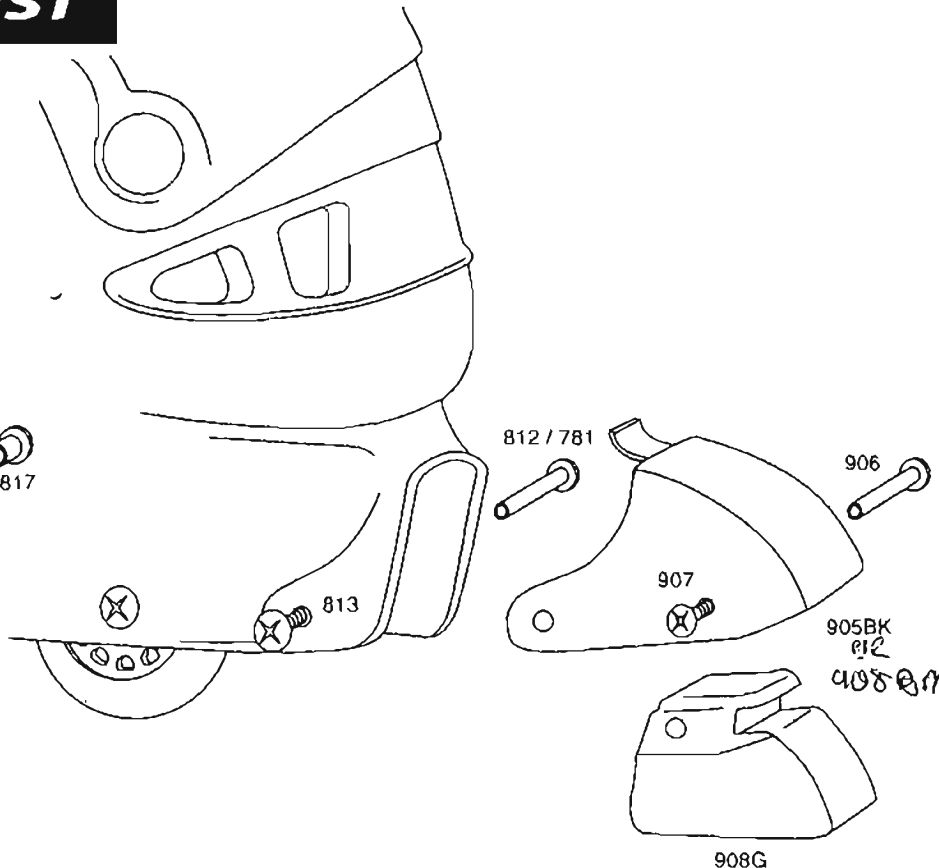

I-266 PARTS LIST

BAJA

WHEEL ASSEMBLY

ROLLER DERBY

ROLLER DERBY SKATE CORPORATION • P.O. BOX 930 • LITCHFIELD, IL 62056 • FAX (217) 324-2213

ALL PARTS ORDERS MUST BE FAXED OR MAILED. NO PHONE ORDERS WILL BE ACCEPTED.

Part#	Description	Cost	Part#	Description	Cost
812	Female Axle 35mm		908G	Heel Stop - Gray	
781	Female Axle 41mm (Rear/Right)		817	Axle Insert	
813	Male Axle Screw		905BK	Heel Stop Holder	
906	Female Heel Stop Screw 41mm		2266	Liners (PR) please specify shoe size	
907	Male Heel Stop Screw		3266N	Strap / Lever	
608B1	Bearing - Long Hub		3266B	Strap / mid & bottom	
7624B	Urethane Wheel		3366	Clip - Top	
909	Bearing Spacer		3366B	Clip / mid & bottom	