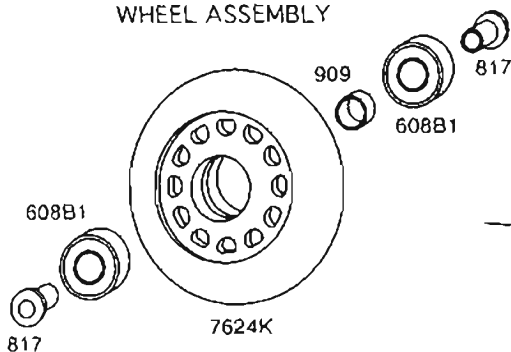

I-266 PARTS LIST

BAJA

WHEEL ASSEMBLY

ROLLER DERBY

ROLLER DERBY SKATE CORPORATION • P.O. BOX 930 • LITCHFIELD, IL 62056 • FAX (217) 324-2213

ALL PARTS ORDERS MUST BE FAXED OR MAILED. NO PHONE ORDERS WILL BE ACCEPTED.

Part#	Description	Cost	Part#	Description	Cost
812	Female Axle 35mm		908G	Heel Stop - Gray	
781	Female Axle 41mm (Rear/Right)		817	Axle Insert	
813	Male Axle Screw		905BK	Heel Stop Holder	
906	Female Heel Stop Screw 41mm		2266	Liners (PR) please specify shoe size	
907	Male Heel Stop Screw		3266N	Strap / Lever	
608B1	Bearing - Long Hub		3266B	Strap / mid & bottom	
7624B	Urethane Wheel		3366	Clip - Top	
909	Bearing Spacer		3366B	Clip / mid & bottom	