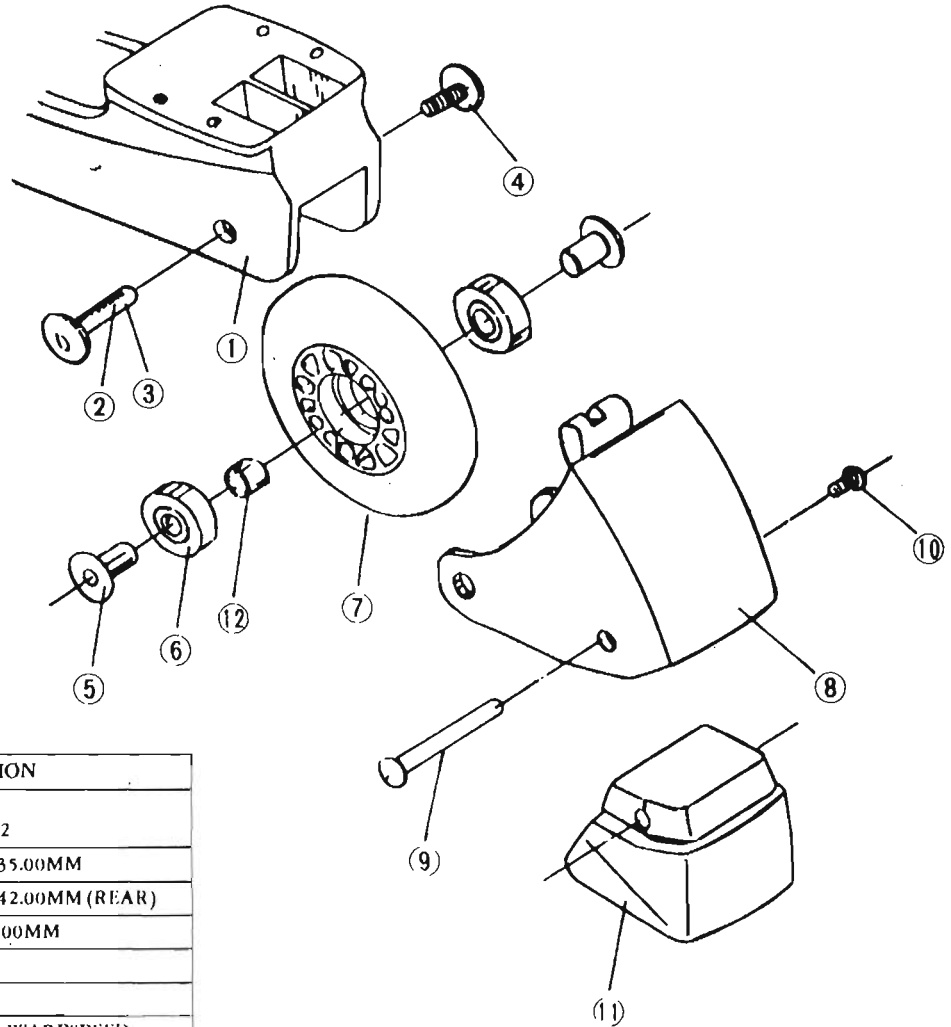

# ROLLER DERRY®

Eclipse GT

6/97

I-273 N **ECLIPSE<sup>OT</sup>**

KEY	PART #	DESCRIPTION
1		CHASSIS: # 3 SZ 5-8 # 4/SZ 9-10, # 5/SZ 11-12
2	911	FEMALE AXLE SCREW 35.00MM
3	912	FEMALE AXLE SCREW 42.00MM (REAR)
4	913	MALE AXLE SCREW 12.00MM
5	904	BEARING SPACER
6	608J	BEARING PRECISION
7	7624WS	WHEEL 76MM LABEDA WARPSPEED
8	915BK	HEEL BRAKE SUPPORT-BLACK
9	906	FEMALE HEEL STOP SCREW-41MM
10	907	MALE HEEL STOP SCREW-7.62MM
11	908B	HEEL STOP
12	909	METAL BEARING SPACER

STRAP - 3250

CUP - 3378