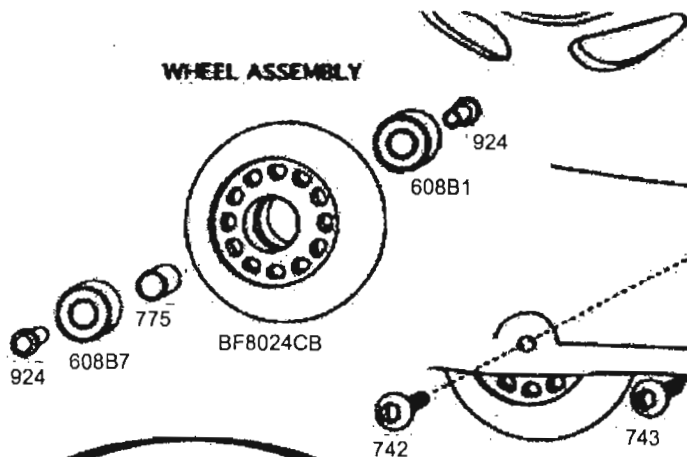

# I-241 / I-341 PARTS LIST

## WHEEL ASSEMBLY

## BRAKE ASSEMBLY

Part #	Description	Cost	Qty	Total
740	Female Axle 33mm			
741	Female Axle 45mm (Brake)			
742	Male Axle Screw 14mm			
743	Male Axle 15mm (Brake)			
924	Bearing Alignment Insert			
775	Bearing Spacer			
608B7	Bearing - ABEC 7			
744	Male Heel Stop Screw 33mm			

Part #	Description	Cost	Qty	Total
745	Female Heel Stop Insert			
746B	Heel Stop - Black			
747	Heel Stop Bracket			
3234	Strap/Lever - Black			
3334	Clip - Black			
2241	Liner - Men's (Specify sz)			
2341	Liner - Wmn's (Specify sz)			
BF8024CB	Wheel - 80mm RX Formula			