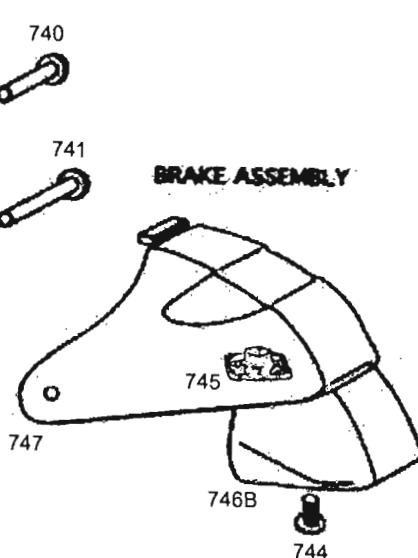

# I-241 / I-341 PARTS LIST

## BRAKE ASSEMBLY

Part #	Description	Cost	Qty	Total
740	Female Axle 33mm			
741	Female Axle 45mm (Brake)			
742	Male Axle Screw 14mm			
743	Male Axle 15mm (Brake)			
924	Bearing Alignment Insert			
775	Bearing Spacer			
608B7	Bearing - ABEC 7			
744	Male Heel Stop Screw 33mm			

Part #	Description	Cost	Qty	Total
745	Female Heel Stop Insert			
746B	Heel Stop - Black			
747	Heel Stop Bracket			
3234	Strap/Lever - Black			
3334	Clip - Black			
2241	Liner - Men's (Specify sz)			
2341	Liner - Wmn's (Specify sz)			
BF8024CB	Wheel - 80mm RX Formula			