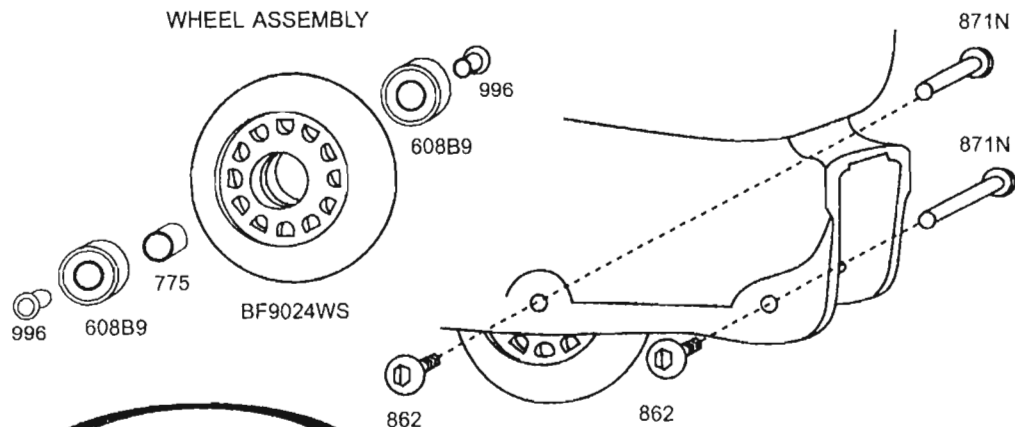

I-242 PARTS LIST

HELIOS PRO 90

ROLLER DERBY SKATE

Part #	Description	Cost	Qty	Total
871N	Female Axle			
862	Male Axle Screw			
996	Bearing Alignment Insert			
775	Bearing Spacer			
608B9	Bearing - ABEC 9			

Part #	Description	Cost	Qty	Total
3243	Strap - Black			
3343	Clip - Silver/Red			
2242	Liner - Specify sz 7-12			
BF9024WS	Wheel - 90mm Racing			