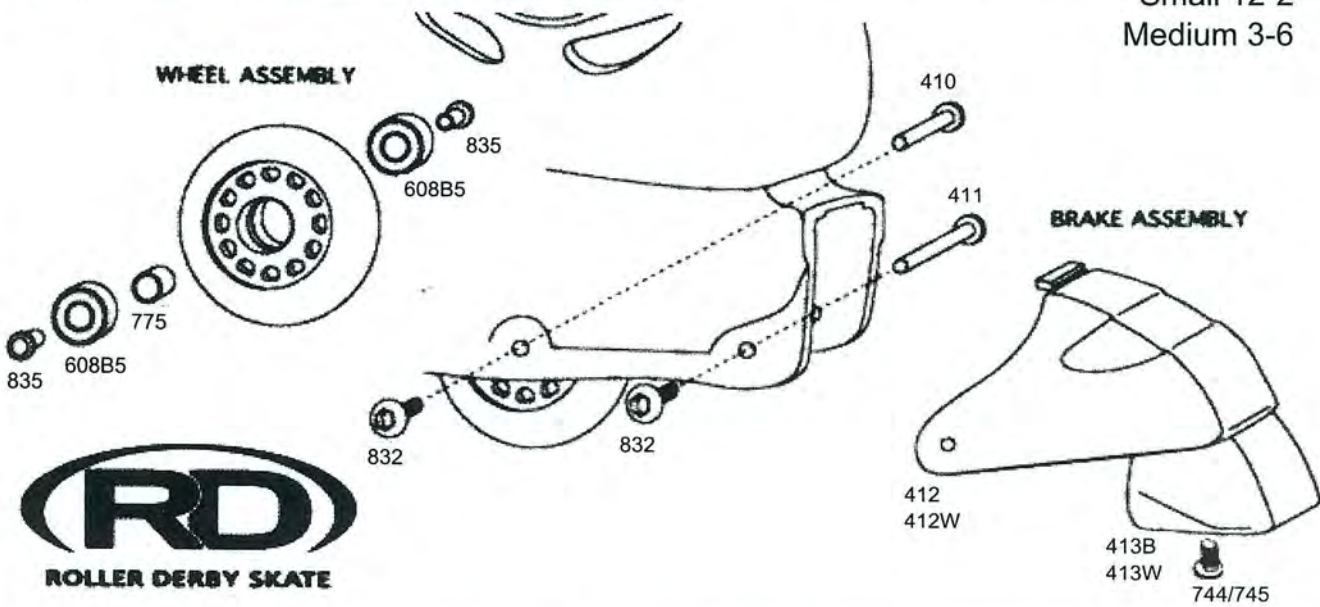

# I-136B/I-136G PARTS LIST

# Cheetah Adjustable

Small 12-2  
Medium 3-6

Part #	Description	Cost	Qty	Total	Part #	Description	Cost	Qty	Total
410	Female Axle				BF7282PK	Wheel - 72mm Pink			
832	Male Axle Screw				3236R	Strap/Lever Red/White			
835	Bearing Alignment Insert				3236G	Strap/Lever Green/Grey			
775	Bearing Spacer				413W	Heel Stop - White			
608B5	Bearing - Rated 5				412W	Heel Stop Bracket White			
744/745	Male Heel Stop Screw				413B	Heel Stop - Black			
411	Female Axle (Brake)				412	Heel Stop Bracket Black			
BF7282GN	Wheel - 72mm Green								