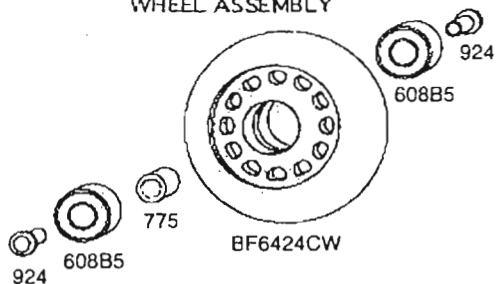

I-135 Youth

COYOTE

WHEEL ASSEMBLY

ROLLER DERBY SKATE

Part #	Description	Cost	Qty	Total	Part #	Description	Cost	Qty	Total
737	46mm Male Axle				608B5	Bearing - ABEC 5			
738	5mm Locknut				748B	Heel Stop - Black			
739	45mm Heel Stop Screw				3035	Strap/Lever - Blue			
924	Bearing Alignment Insert				3135	Clip - Blue			
775	Bearing Spacer				BF6424CW	Wheel - 64mm RX Formula			