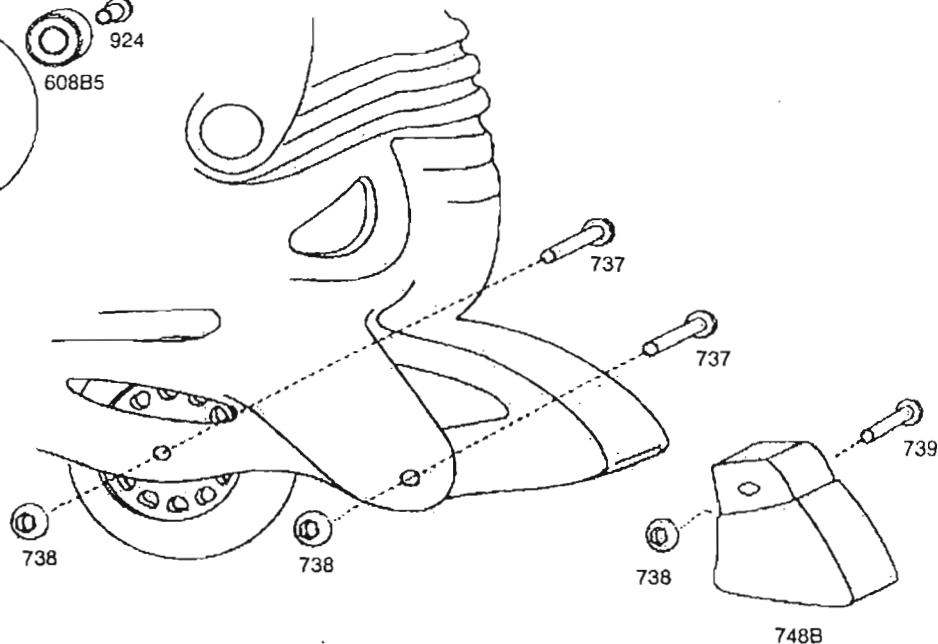

I-135 Youth

COYOTE

WHEEL ASSEMBLY

ROLLER DERBY SKATE

Part #	Description	Cost	Qty	Total	Part #	Description	Cost	Qty	Total
737	46mm Male Axle				608B5	Bearing - ABEC 5			
738	5mm Locknut				748B	Heel Stop - Black			
739	45mm Heel Stop Screw				3035	Strap/Lever - Blue			
924	Bearing Alignment Insert				3135	Clip - Blue			
775	Bearing Spacer				BF6424CW	Wheel - 64mm RX Formula			