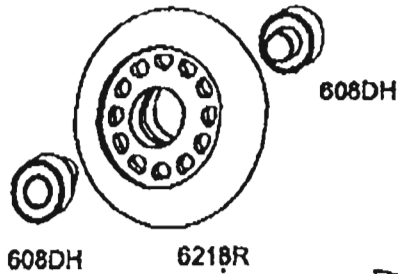

ROLLER ROO

DISTRIBUTOR

P209

BRAKE ASSEMBLY

WHEEL ASSEMBLY

Part#	Description	Cost
211	30mm Female Axle	
212	36mm Female Axle	
213	9mm Male Axle Screw	
214	Heel Stop Bracket	
215G	Gray Brake Pad	

Part#	Description	Cost
608DH	Double Hub Bearing	
6218R	Red Roller ROO Wheel	
3209	Top Strap/Lever	
3209B	Bottom Strap/Lever	
3309	Clip (Gray only)	
2209	P209 Liners (specify size)	

3276 Strap/Lever
3376 Clip