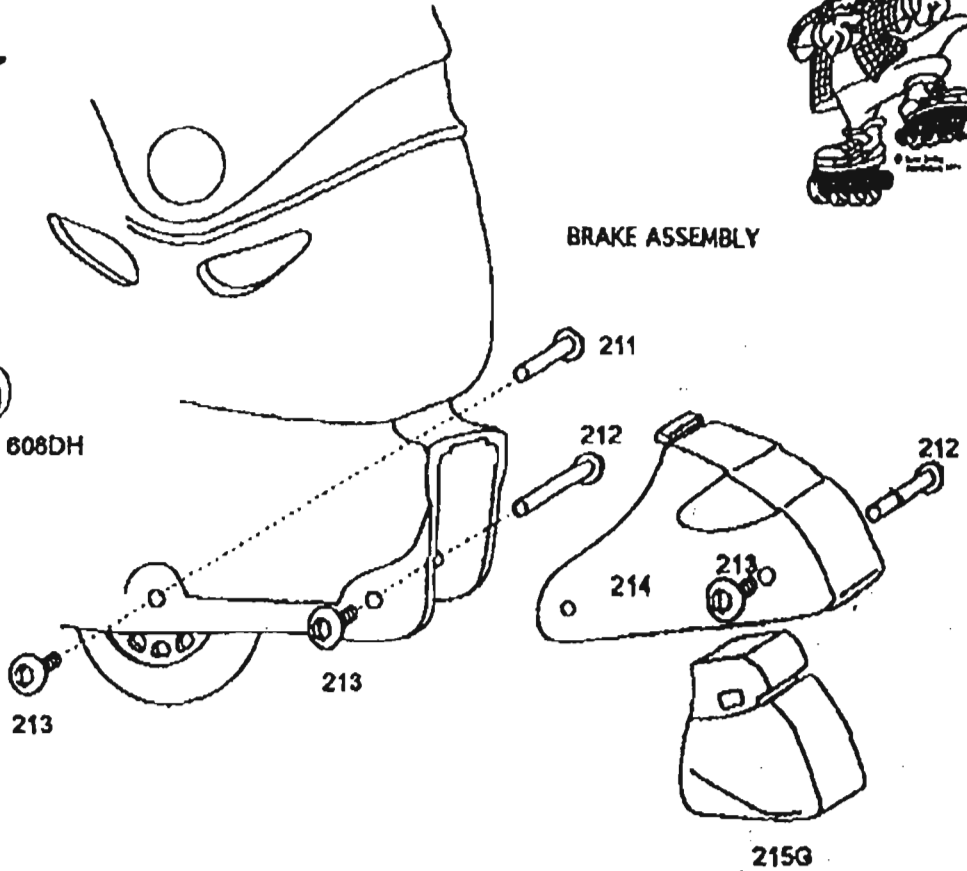

ROLLER ROO

DISTRIBUTOR

P209

BRAKE ASSEMBLY

WHEEL ASSEMBLY

Part#	Description	Cost
211	30mm Female Axle	
212	36mm Female Axle	
213	9mm Male Axle Screw	
214	Heel Stop Bracket	
215G	Gray Brake Pad	

Part#	Description	Cost
608DH	Double Hub Bearing	
6218R	Red Roller ROO Wheel	
3209	Top Strap/Lever	
3209B	Bottom Strap/Lever	
3309	Clip (Gray only)	
2209	P209 Liners (specify size)	

3276 Strap/Lever
3376 Clip