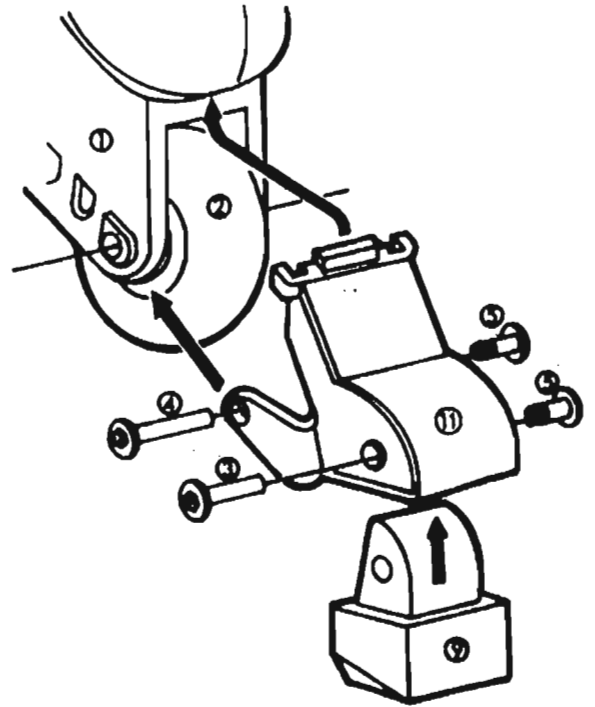

Eclipse  
**ROLLER DERRY**

MODEL: 1-273

## PART LIST

KEY#	PART#	DESCRIPTION
1		CHASSIS: S/#3-#4, M/#5-#8, L/#9-#12
2	7024-BK	70 x 24MM SUPER HIGH REBOUND WHEEL-BLACK
3	770	40MM FEMALE HEX AXLE SCREW
4	771	48MM FEMALE HEX AXLE SCREW
5	772	MALE HEX AXLE SCREW
6	774	BEARING ALIGNMENT INSERT
7	608J	608J PRECISION BEARING
8	775	BEARING SPACER
9	796-BL	HEEL STOP-BLUE
10	778	4MM HEX WRENCH
11	799	HEEL STOP BRACKET